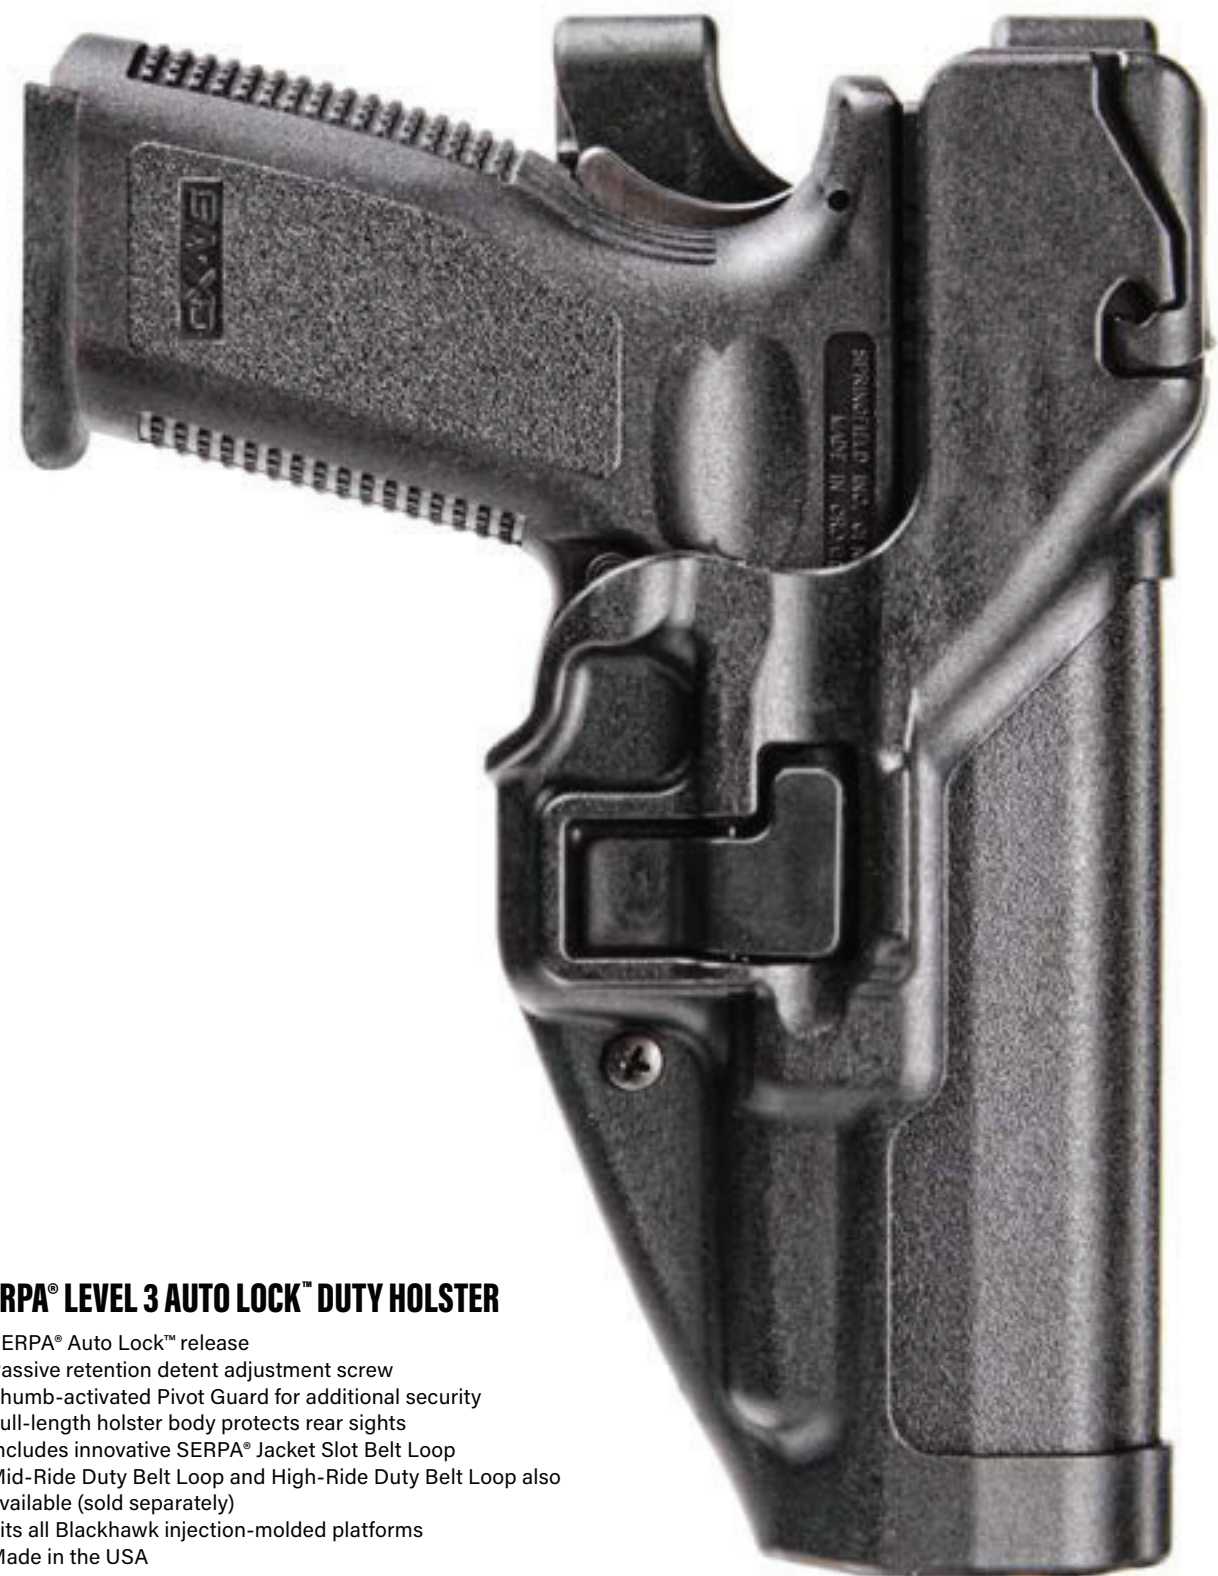

SERPA® LEVEL 3 AUTO LOCK™ DUTY HOLSTER

- SERPA® Auto Lock™ release
- Passive retention detent adjustment screw
- Thumb-activated Pivot Guard for additional security
- Full-length holster body protects rear sights
- Includes innovative SERPA® Jacket Slot Belt Loop
- Mid-Ride Duty Belt Loop and High-Ride Duty Belt Loop also available (sold separately)
- Fits all Blackhawk injection-molded platforms
- Made in the USA

SERPA® LEVEL 3 AUTO LOCK™ DUTY HOLSTER