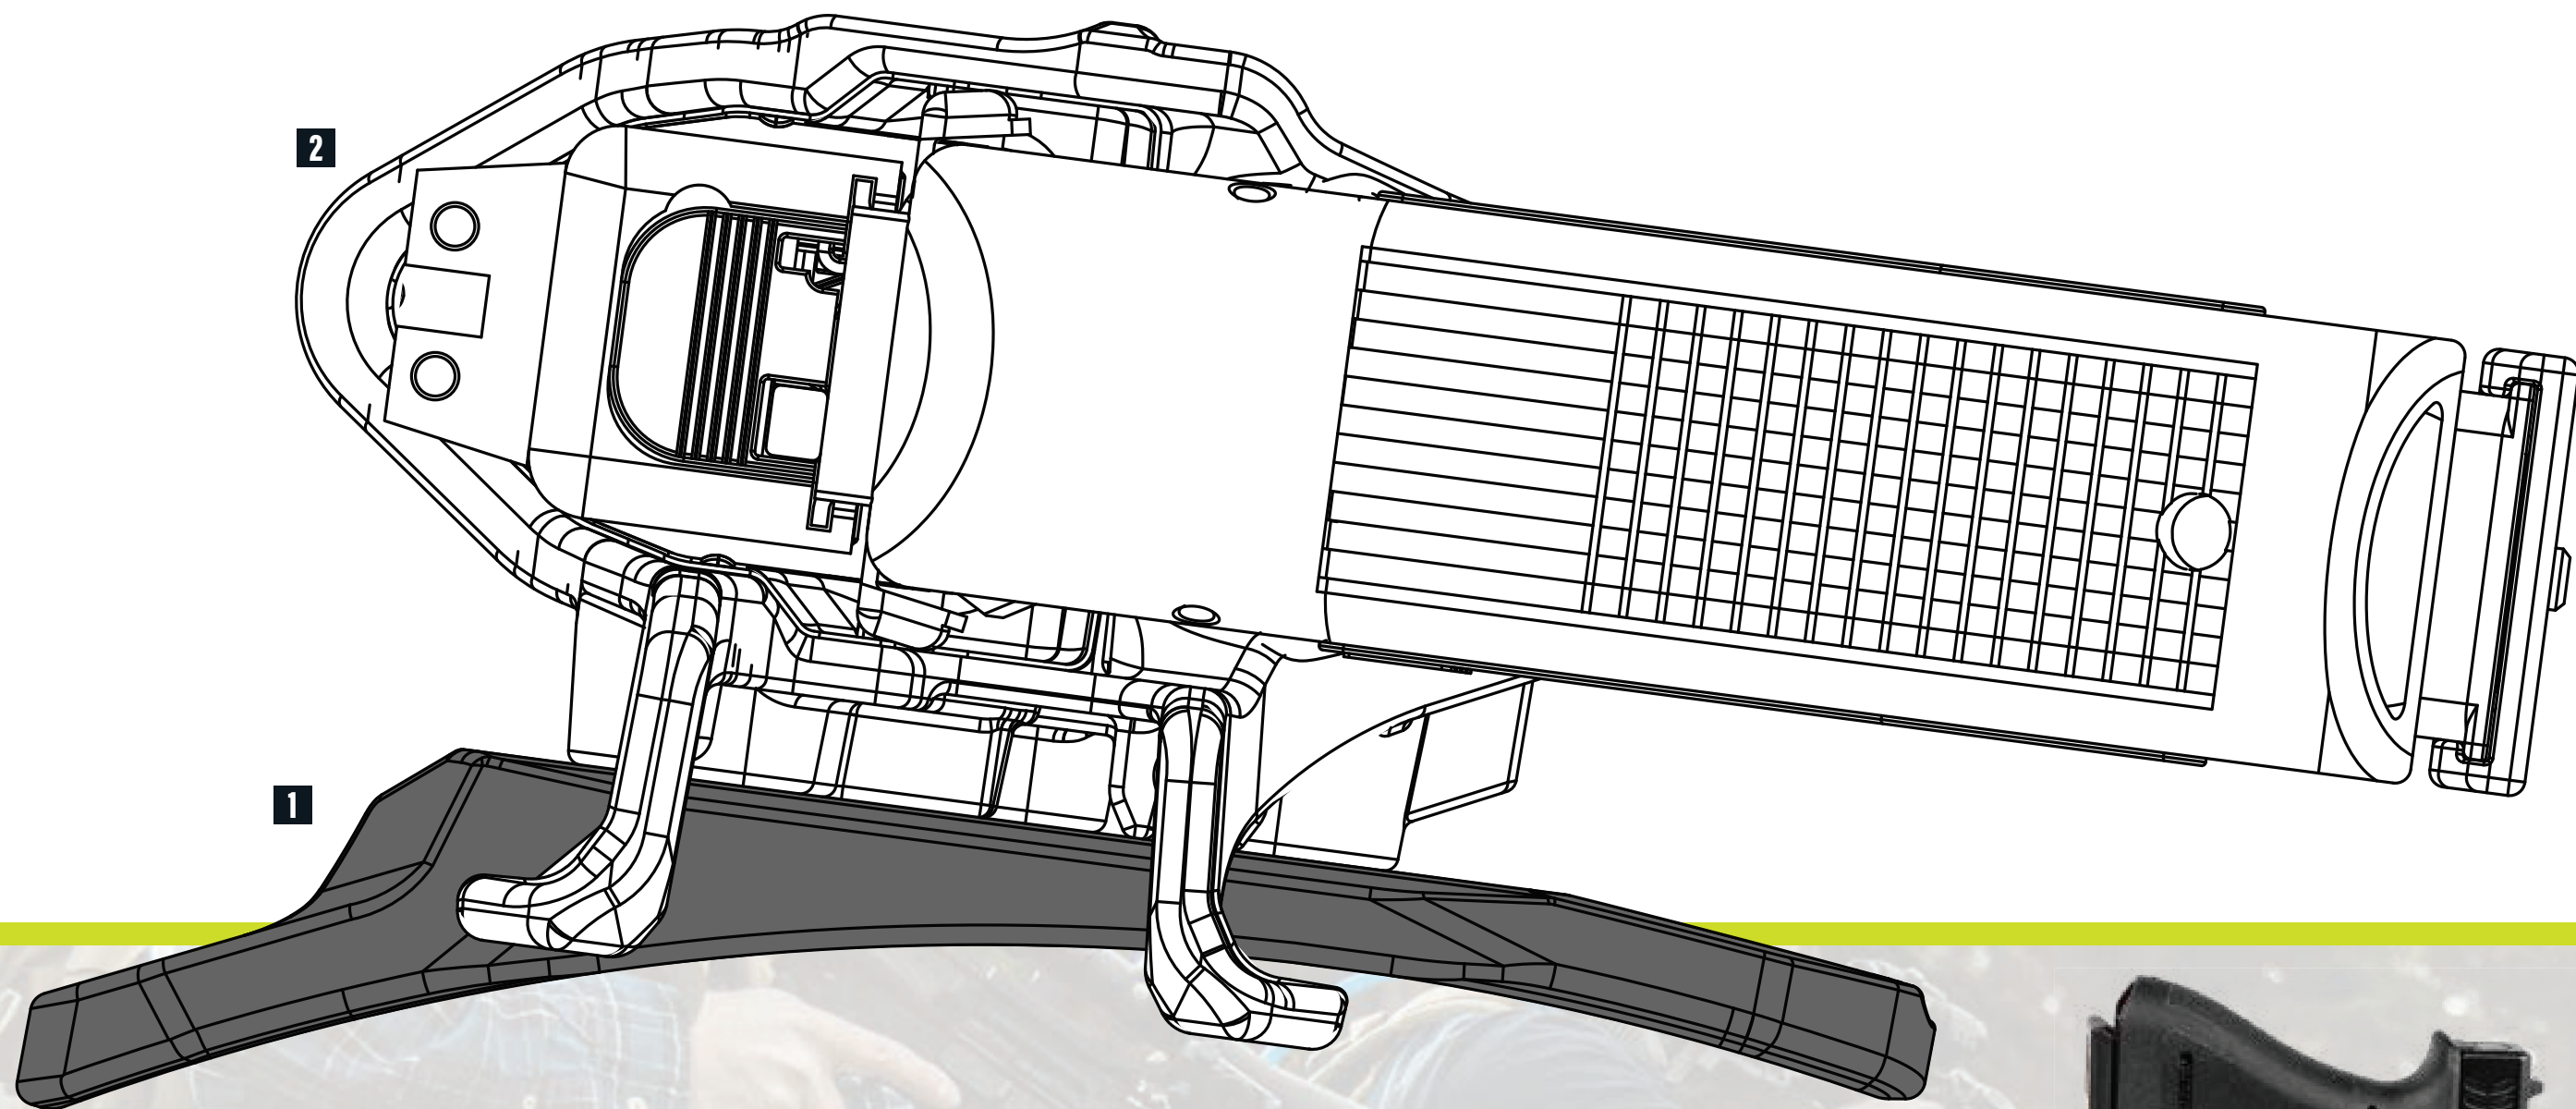

T-SERIES® L2C CONCEALMENT HOLSTER

- 2-slot belt loop cants the butt of the gun into the body on the L2C
- 2-slot belt loop also works with the Serpa CQC to improve concealment